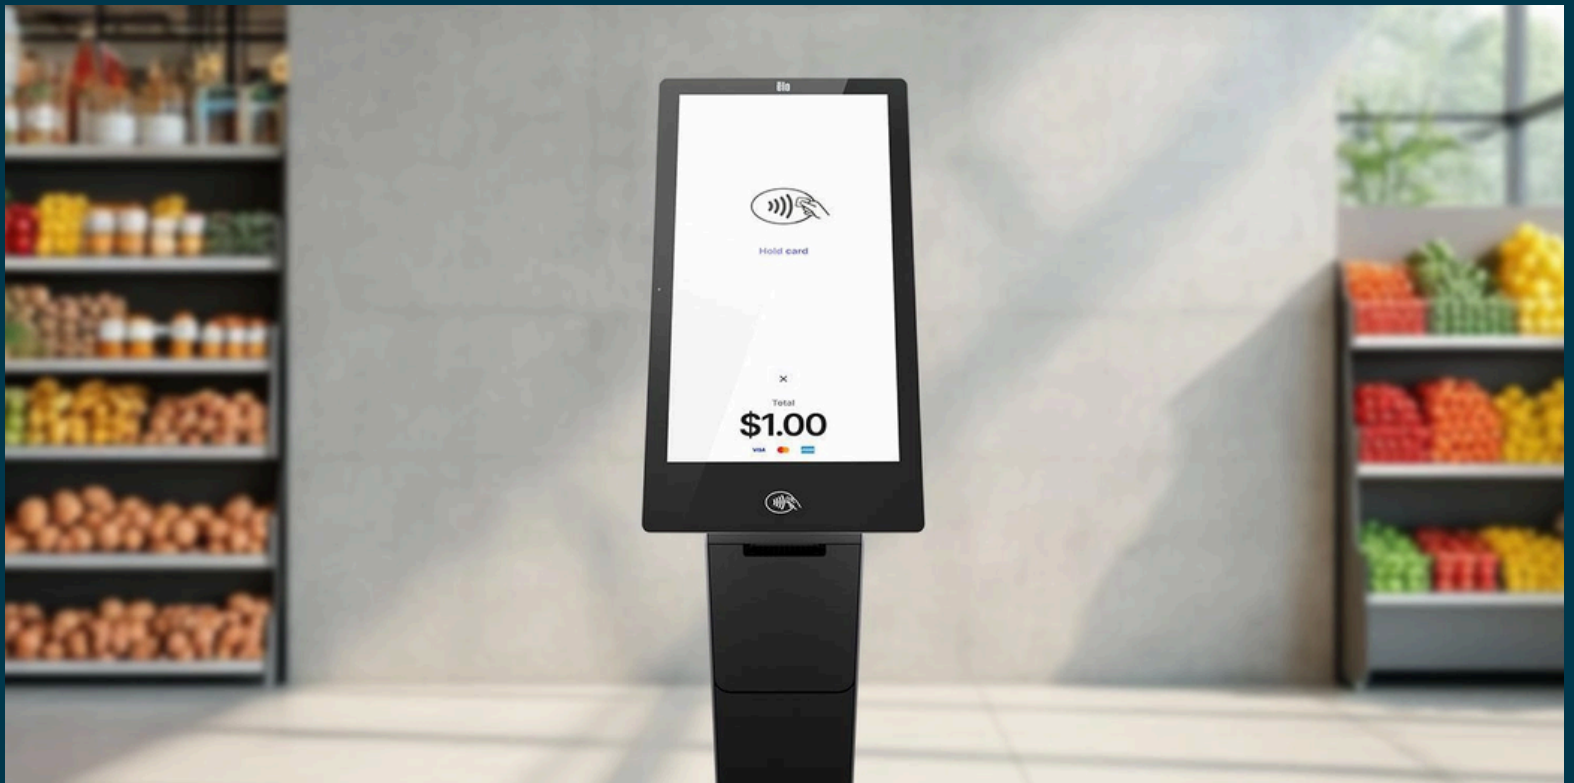

Elo Touch NEWS October 2024

Elo Pay 22" Tap to Pay Expands Compatibility for Self-Service Kiosks

Fully integrated contactless payment with a 22-inch Android touchscreen and Stripe's Tap to Pay on Android solution enables seamless transactions and enhanced checkout customization.

Launched on August 1st, the all-new Elo Pay 22" touchscreen is a powerful self-service kiosk that allows a wide array of merchants to accept contactless payments with ease. Now, Elo is excited to announce that the touchscreen is compatible with Stripe's Tap to Pay on Android solution and can be set up on each kiosk in minutes for users who have enabled Tap to Pay with Stripe.

info@hightechnordic.com

+4610-177 58 00

Elo Touch NEWS October 2024

Elo Pay 22" Tap to Pay Expands Compatibility for Self-Service Kiosks

The innovative 22" touchscreen has been created to maximize user experience, allowing customers to quickly and easily interact with the self-service kiosk, creating an engaging and efficient encounter with every transaction. Designed to be highly versatile, the all-in-one payment system caters to a wide range of needs, from ordering and ticketing to check-in, making it ideal for use across a broad range of industries. Now, Elo is taking the innovative touchscreen further with compatibility with Stripe's Tap to Pay on Android solution. This will allow merchants to accept contactless payments in-person via American Express, Mastercard, and Visa contactless cards, as well as NFC-based mobile wallets such as Apple Pay, Google Pay, Samsung Pay, and more. This compatibility will allow merchants to create a unified commerce experience across their online and in-person customer interactions. Merchants will also not need to buy, set up, or manage any additional hardware, such as dedicated card readers, to start accepting payments through the Elo Pay 22" touchscreen. Setup takes only a few moments per kiosk, ensuring businesses can benefit from the partnership almost immediately.